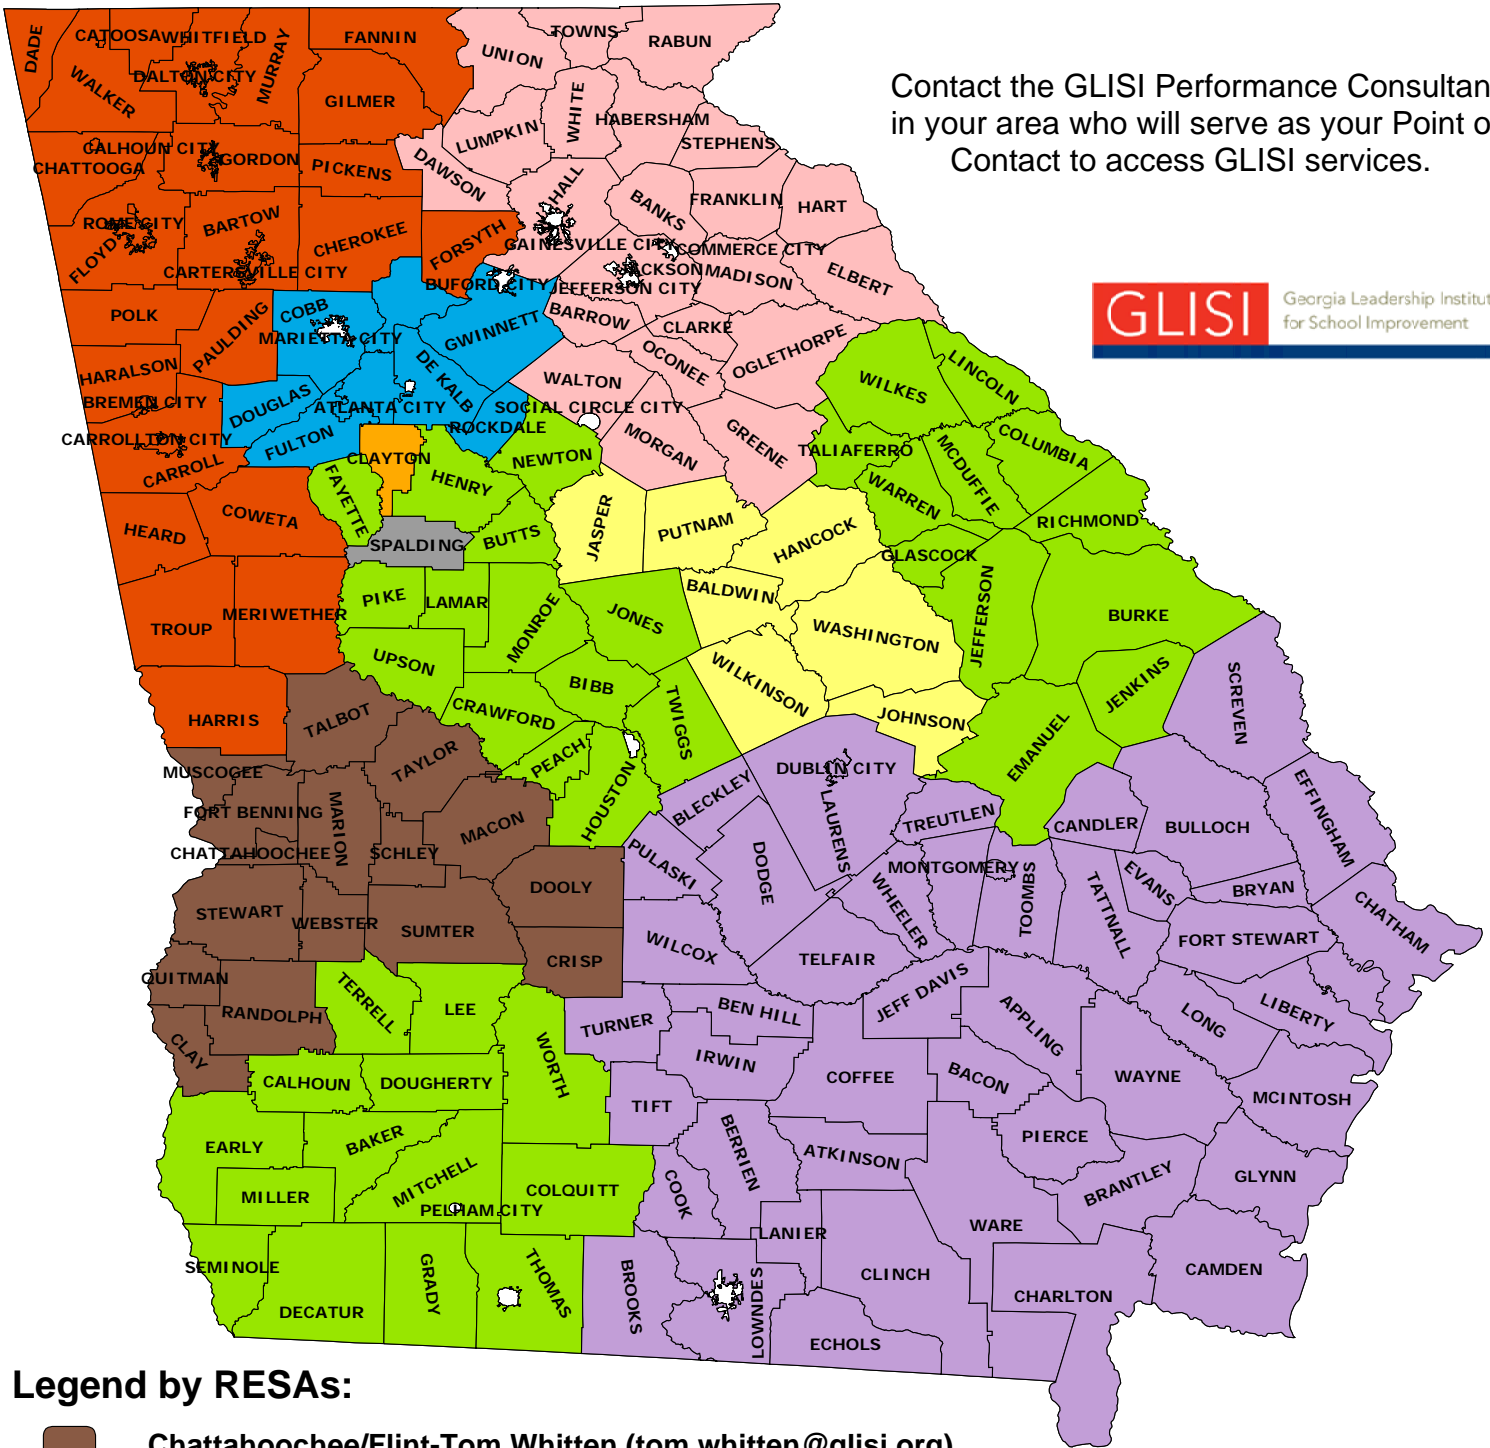

GLISI Point of Contact Map

Contact the GLISI Performance Consultant in your area who will serve as your Point of Contact to access GLISI services.

Legend by RESAs:

- Chattahoochee/Flint-Tom Whitten (tom.whitten@glisi.org)
- Clayton-Georgia Wilson (georgia.wilson@glisi.org)
- Coastal Plains, First District, Heart of GA, & Okefenokee-Janie Fields (janie.fields@glisi.org)
- CSRA, Griffin-Spalding, Middle GA, & SW GA-Penny Smith (penny.smith@glisi.org)
- Oconee-Dorothy Reynolds (dorothy.reynolds@glisi.org)
- Metro-Staff* (gale.hulme@glisi.org)
- North, NW GA & West-Georgia Evans (georgia.evans@glisi.org)
- Pioneer & NE GA-Shirley Davis (shirley.davis@glisi.org)
- Spalding-Maggie Glennon (maggie.glennon@glisi.org)